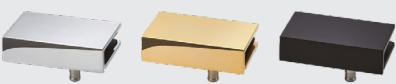

Glass Hardware

Our premium hardware for glass showcases ranges from hinges, face plates, brackets, dampers, locks, catches, and more. Our glass hardware series' uniform designs helps accentuate the beauty of the displays. A variety of hardware is available for different configurations for all of your glass display needs. Our glass hardware features sleek shapes and contours that draw the eye to the display and makes products stand out.

GS-GB5 - Glass Bracket

GS-GH50 - Glass Hinge

GS-GL20 - Glass Lock

Glass Hinges

GH-456C
Half Overlay Glass Door Hinge
Available in 3 finishes.

J95 Hinges
Heavy Duty Concealed Hinge
Available in 2 finishes & 3 styles.

GS-GH50
Glass Hinge
Available in 3 finishes.

XL-GH03-48-0
Inset Glass Door Hinge
Available in 2 finishes.

Glass Locks

GS-GL5
Glass Door Cam Lock
Available in 3 finishes.

1310GL-SQ
Million Lock Cylinder Glass Lock
Available in 4 finishes.

1310GLW
Glass Door Cam Million Lock
Available in 3 finishes.

Glass Brackets

GS-GB20
Glass Bracket
Available in 3 finishes.

XL-GC05
Glass Bracket

Glass Door Pulls

ZL-1505
Glass Door Pull

ZL-1504
Glass Door Pull