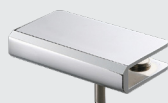

Glass Hardware

Our premium hardware for glass showcases ranges from hinges, face plates, brackets, dampers, locks, catches, and more. Our glass hardware series' uniform designs helps accentuate the beauty of the displays. A variety of hardware is available for different configurations for all of your glass display needs. Our glass hardware features sleek shapes and contours that draw the eye to the display and makes products stand out.

GS-GB5 - Glass Bracket

GS-GH50 - Glass Hinge

GS-GL20 - Glass Lock

Glass Hinges

GH-456C
Half Overlay Glass Door Hinge
Available in 3 finishes.

J95 Hinges
Heavy Duty Concealed Hinge
Available in 2 finishes & 3 styles.

GS-GH50
Glass Hinge
Available in 3 finishes.

XL-GH03-48-0
Inset Glass Door Hinge
Available in 2 finishes.

Glass Locks

GS-GL5
Glass Door Cam Lock
Available in 3 finishes.

1310GL-SQ
Million Lock Cylinder Glass Lock
Available in 4 finishes.

1310GLW
Glass Door Cam Million Lock
Available in 3 finishes.

Glass Brackets

GS-GB20
Glass Bracket
Available in 3 finishes.

XL-GC05
Glass Bracket

Glass Door Pulls

ZL-1505
Glass Door Pull

ZL-1504
Glass Door Pull