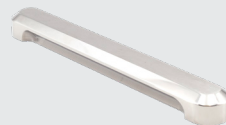

Glass Hardware

Our premium hardware for glass showcases ranges from hinges, face plates, brackets, dampers, locks, catches, and more. Our glass hardware series' uniform designs helps accentuate the beauty of the displays. A variety of hardware is available for different configurations for all of your glass display needs. Our glass hardware features sleek shapes and contours that draw the eye to the display and makes products stand out.

GS-GB5 - Glass Bracket

GS-GH50 - Glass Hinge

GS-GL20 - Glass Lock

Glass Hinges

GH-456C
Half Overlay Glass Door Hinge
Available in 3 finishes.

J95 Hinges
Heavy Duty Concealed Hinge
Available in 2 finishes & 3 styles.

GS-GH50
Glass Hinge
Available in 3 finishes.

XL-GH03-48-0
Inset Glass Door Hinge
Available in 2 finishes.

Glass Locks

GS-GL5
Glass Door Cam Lock
Available in 3 finishes.

1310GL-SQ
Million Lock Cylinder Glass Lock
Available in 4 finishes.

1310GLW
Glass Door Cam Million Lock
Available in 3 finishes.

Glass Brackets

GS-GB20
Glass Bracket
Available in 3 finishes.

XL-GC05
Glass Bracket

Glass Door Pulls

ZL-1505
Glass Door Pull

ZL-1504
Glass Door Pull