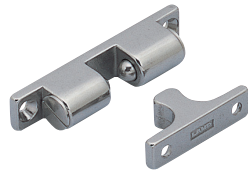

Our innovative hardware solutions for the transportation industry make everyday travelers lives easier with a variety of hooks, catches, latches, and handles. Sugatsune is sure to have the hardware solutions the transportation industry needs for a variety of applications.

America Headquarters
18101 Savarona Way
Carson, CA 90746

1.888.557.5267

www.sugatsune.com

HINGES

Concealed Hinges
HES3D Series

Swivel Torque Hinges
HG-TS, HG-S Series

Tabletop Torque Hinges
HG-TMH

Soft-Down Stays
NSDX

Aileron Stays
ARN-2, ARN-3

CATCHES & LATCHES

Magnetic Catches
MC-159, MC-JM45

Tension Catches
BCTS (Stainless Steel), BCT,
BCU, BCTS-85J (Adjustable)

Push Knob Latches
TLP, TLP-S

Lever Latches
LL-66S

Sliding Door Latches
With Indicator
HC-85/S

SLIDES

Aluminum
Mini Slides
AR3-16

3/4 Extension
Slides
ESR-5 Series

Full Extension
Slides
ESR-6 Series, ESR-10 Series

Fastmount®
Standard Profile

Fastmount®
Textile Clips

HOOKS

Latch Hooks
EN-R80, EN-K