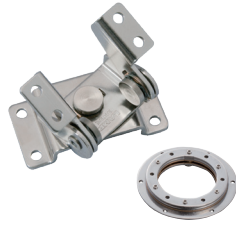

America Headquarters
18101 Savarona Way
Carson, CA 90746

1.888.557.5267

www.sugatsune.com

HINGES

Concealed Hinges
HES3D Series

Swivel Torque Hinges
HG-TS, HG-S Series

Tabletop Torque Hinges
HG-TMH

Soft-Down Stays
NSDX

Aileron Stays
ARN-2, ARN-3

CATCHES & LATCHES

Magnetic Catches
MC-159, MC-JM45

Tension Catches
BCTS (Stainless Steel), BCT,
BCU, BCTS-85J (Adjustable)

Push Knob Latches
TLP, TLP-S

Lever Latches
LL-66S

Sliding Door Latches
With Indicator
HC-85/S

SLIDES

Aluminum
Mini Slides
AR3-16

3/4 Extension
Slides
ESR-5 Series

Full Extension
Slides
ESR-6 Series, ESR-10 Series

Fastmount®
Standard Profile

Fastmount®
Textile Clips

HOOKS

Latch Hooks
EN-R80, EN-K