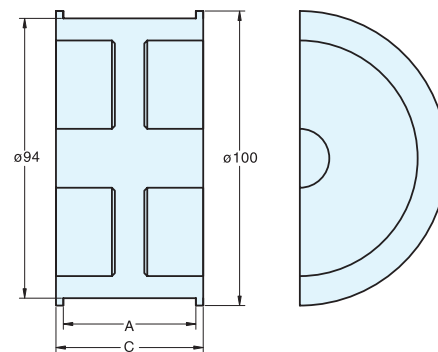

SLIDING DOOR HANDLE

DSI-4253

Satin

Black

- Contemporary handle design that can be accessed from door front, back, or edge.
- Requires adhesive for installation (Such as 2-part epoxy, not supplied.)

Item No.	Finish	A	Weight (g)	Box (pcs)	Carton (pcs)
DSI-4253-35	Satin	35.0 (1-3/8")	495 (1.09 lbs)	1	10
DSI-4253-35-BL	Black	35.0 (1-3/8")	495 (1.09 lbs)		
DSI-4253-38	Satin	38.0(1-1/2")	505 (1.11 lbs)		
DSI-4253-40	Satin	40.0 (1-9/16")	515 (1.14 lbs)		
DSI-4253-43	Satin	43.0 (1-11/16")	530 (1.17 lbs)		
DSI-4253-45	Satin	44.5 (1-3/4")	545 (1.20 lbs)		
DSI-4253-45-BL	Black	44.5 (1-3/4")	545 (1.20 lbs)		

Item No.	C	A	Weight (g)	Box (pcs)	Carton (pcs)
DSI-3250-12-1	17 (11/16")	12.7 (1/2")	280 (0.6 lbs)	1	10
DSI-3250-35	39 (1-17/32")	35.0 (1-3/8")	440 (0.9 lbs)		
DSI-3250-35-BL					
DSI-3250-45	49 (1-15/16")	45.0 (1-49/64")	550 (1.2 lbs)		
DSI-3250-45-BL					
DSI-3250-50					