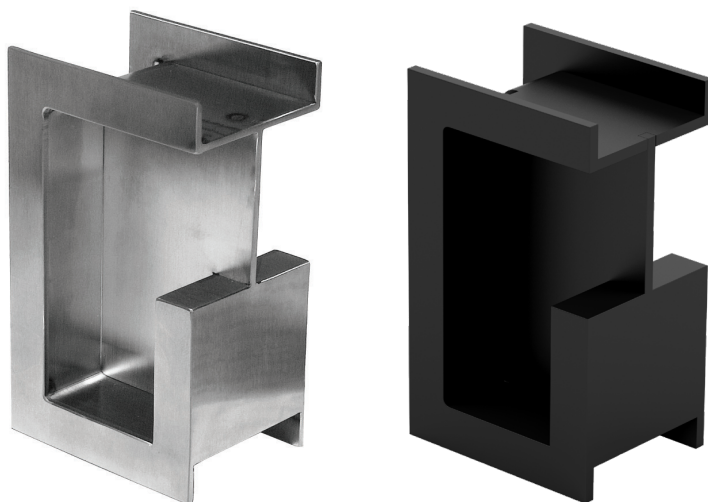

SLIDING DOOR HANDLE

DSI-4253

Satin

Black

- Contemporary handle design that can be accessed from door front, back, or edge.
- Requires adhesive for installation (Such as 2-part epoxy, not supplied.)

Item No.	Finish	A	Weight (g)	Box (pcs)	Carton (pcs)
DSI-4253-35	Satin	35.0 (1-3/8")	495 (1.09 lbs)	1	10
DSI-4253-35-BL	Black	35.0 (1-3/8")	495 (1.09 lbs)		
DSI-4253-38	Satin	38.0(1-1/2")	505 (1.11 lbs)		
DSI-4253-40	Satin	40.0 (1-9/16")	515 (1.14 lbs)		
DSI-4253-43	Satin	43.0 (1-11/16")	530 (1.17 lbs)		
DSI-4253-45	Satin	44.5 (1-3/4")	545 (1.20 lbs)		
DSI-4253-45-BL	Black	44.5 (1-3/4")	545 (1.20 lbs)		

Material	Finish
304 Stainless Steel	Satin, Black (BL)

SLIDING DOOR HANDLE

DSI-3250

Matte Black

Satin

- Contemporary handle design that can be accessed from door front, back, or edge.
- Requires adhesive for installation (Such as 2-part epoxy, not supplied.)

Material	Finish
304 Stainless Steel	Satin, Black (BL)