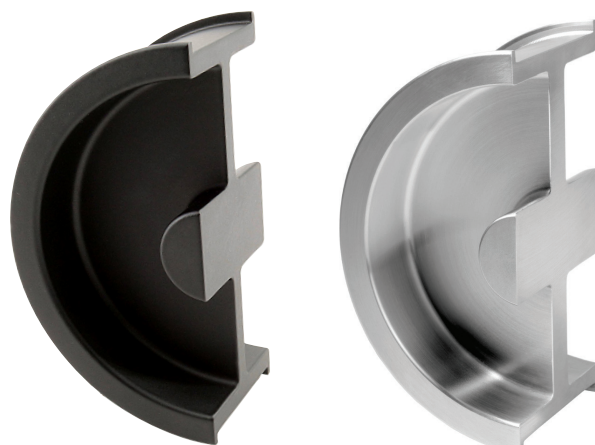

SLIDING DOOR HANDLE

DSI-4253

Satin

Black

- Contemporary handle design that can be accessed from door front, back, or edge.
- Requires adhesive for installation (Such as 2-part epoxy, not supplied.)

Item No.	Finish	A	Weight (g)	Box (pcs)	Carton (pcs)
DSI-4253-35	Satin	35.0 (1-3/8")	495 (1.09 lbs)	1	10
DSI-4253-35-BL	Black	35.0 (1-3/8")	495 (1.09 lbs)		
DSI-4253-38	Satin	38.0(1-1/2")	505 (1.11 lbs)		
DSI-4253-40	Satin	40.0 (1-9/16")	515 (1.14 lbs)		
DSI-4253-43	Satin	43.0 (1-11/16")	530 (1.17 lbs)		
DSI-4253-45	Satin	44.5 (1-3/4")	545 (1.20 lbs)		
DSI-4253-45-BL	Black	44.5 (1-3/4")	545 (1.20 lbs)		

Material	Finish
304 Stainless Steel	Satin, Black (BL)

SLIDING DOOR HANDLE

DSI-3250

Matte Black

Satin

- Contemporary handle design that can be accessed from door front, back, or edge.
- Requires adhesive for installation (Such as 2-part epoxy, not supplied.)

Material	Finish
304 Stainless Steel	Satin, Black (BL)