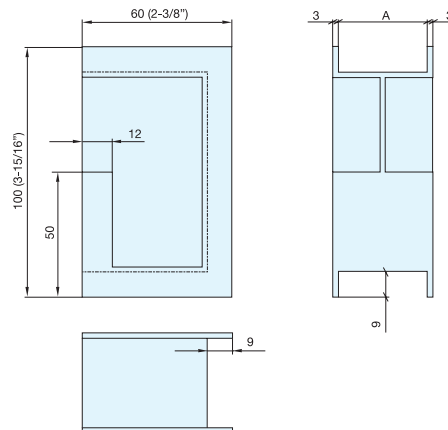

SLIDING DOOR HANDLE

DSI-4253

Satin

Black

- Contemporary handle design that can be accessed from door front, back, or edge.
- Requires adhesive for installation (Such as 2-part epoxy, not supplied.)

Item No.	Finish	A	Weight (g)	Box (pcs)	Carton (pcs)
DSI-4253-35	Satin	35.0 (1-3/8")	495 (1.09 lbs)	1	10
DSI-4253-35-BL	Black	35.0 (1-3/8")	495 (1.09 lbs)		
DSI-4253-38	Satin	38.0(1-1/2")	505 (1.11 lbs)		
DSI-4253-40	Satin	40.0 (1-9/16")	515 (1.14 lbs)		
DSI-4253-43	Satin	43.0 (1-11/16")	530 (1.17 lbs)		
DSI-4253-45	Satin	44.5 (1-3/4")	545 (1.20 lbs)		
DSI-4253-45-BL	Black	44.5 (1-3/4")	545 (1.20 lbs)		

Item No.	C	A	Weight (g)	Box (pcs)	Carton (pcs)
DSI-3250-12-1	17 (11/16")	12.7 (1/2")	280 (0.6 lbs)	1	10
DSI-3250-35	39 (1-17/32")	35.0 (1-3/8")	440 (0.9 lbs)		
DSI-3250-35-BL					
DSI-3250-45	49 (1-15/16")	45.0 (1-49/64")	550 (1.2 lbs)		
DSI-3250-45-BL					
DSI-3250-50					