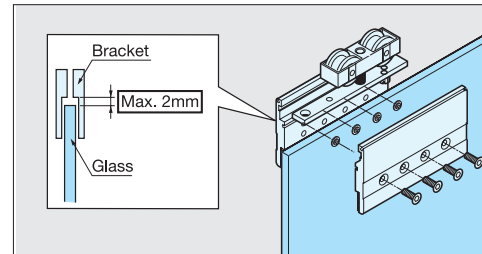

GLASS SLIDING DOOR SYSTEM (Door Weight 286 lbs)

KSPG

SLIDING & FOLDING
DOOR HARDWARE

GLASS SLIDING DOOR SYSTEM (DOOR WEIGHT 286 LBS)

Item No.	KSPG
Weight	Max. 130 kg (286 lbs)
Height	Max. 3000 mm (118-1/8")
Glass Thickness	10 or 12 mm

- Sliding door system for single glass door.
- No pre-drilled holes on glass needed for installation.
- Easy height adjustment.
- *Not for resin panels.

■ Door Installation

■ Adjustment (Height)

■ Bottom Guide

■ Dimensions

*Must be between 3 mm-5 mm to prevent glass door from falling.

Short Bracket Type

Long Bracket Type (W600, W900, W1200 per bracket)

Application Example

• Short Bracket is designed for application where it can be hidden.

Parts Included

No.	Part Name	Quantity	Description
①	Bottom Guide	1 set	<ul style="list-style-type: none"> • Material Aluminum, Polyacetal • Finish / Color Anodized, White
②	Screw Set	1 set	<ul style="list-style-type: none"> • Material Steel • Finish / Color Clear Zinc Chromate
③	Roller	2 pcs	<ul style="list-style-type: none"> • Material Aluminum, Polyamide • Finish / Color Plain, White
	Stopper	2 pcs	<ul style="list-style-type: none"> • Material Polyacetal • Finish / Color Black
④	Hanging Bracket (for 10 mm Glass)	1 set	<ul style="list-style-type: none"> • Material Steel • Finish / Color Yellow Zinc Chromate
	Hanging Bracket (for 12 mm Glass)		<ul style="list-style-type: none"> • Material Steel • Finish / Color Clear Zinc Chromate