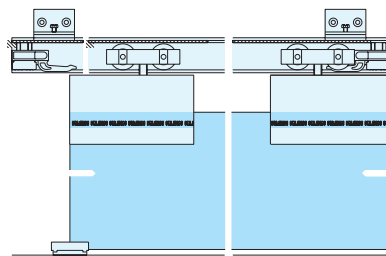

GLASS SLIDING DOOR SYSTEM (Door Weight 286 lbs)

KSPG

SLIDING & FOLDING
DOOR HARDWARE

GLASS SLIDING DOOR SYSTEM (DOOR WEIGHT 286 LBS)

Item No.	KSPG
Weight	Max. 130 kg (286 lbs)
Height	Max. 3000 mm (118-1/8")
Glass Thickness	10 or 12 mm

- Sliding door system for single glass door.
- No pre-drilled holes on glass needed for installation.
- Easy height adjustment.
- *Not for resin panels.

■ Door Installation

■ Adjustment (Height)

■ Bottom Guide

■ Dimensions

*Must be between 3 mm-5 mm to prevent glass door from falling.

Short Bracket Type

Long Bracket Type (W600, W900, W1200 per bracket)

Application Example

• Short Bracket is designed for application where it can be hidden.