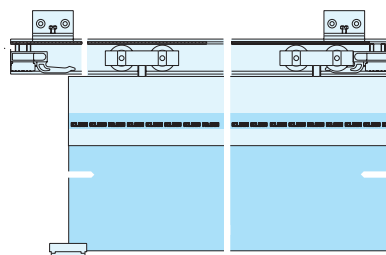

- Sliding door system for single glass door.
- No pre-drilled holes on glass needed for installation.
- Easy height adjustment.
- *Not for resin panels.

■ Door Installation

■ Adjustment (Height)

■ Bottom Guide

■ Dimensions

*Must be between 3 mm-5 mm to prevent glass door from falling.

Short Bracket Type

Long Bracket Type (W600, W900, W1200 per bracket)

Application Example

• Short Bracket is designed for application where it can be hidden.

• Long Brackets are designed to cover the top glass edge all the way across.
• Ideal for surface mounting, for application where ceiling space is limited.

Parts Set (per door)		Necessary Parts			
No.	Item No.	Part Name	Quantity	Description 1	Description 2
-	KSPG-3936 (Short Bracket Set)	Glass Bracket	1 set (Select one type)	<ul style="list-style-type: none"> • Material Aluminum • Finish / Color Anodized *2 pcs per set 	<ul style="list-style-type: none"> • Kit with short bracket. • For 10 mm glass.
	KSPG-3956 (Short Bracket Set)				<ul style="list-style-type: none"> • Kit with short bracket. • For 12 mm glass.
	KSPG-PE1043 (W600 Bracket Set)				<ul style="list-style-type: none"> • Kit with 600 mm bracket. • For 10 mm glass.
	KSPG-PE1044 (W600 Bracket Set)				<ul style="list-style-type: none"> • Kit with 600 mm bracket. • For 12 mm glass.
	KSPG-PE1045 (W900 Bracket Set)				<ul style="list-style-type: none"> • Kit with 900 mm bracket. • For 10 mm glass.
	KSPG-PE1046 (W900 Bracket Set)				<ul style="list-style-type: none"> • Kit with 900 mm bracket. • For 12 mm glass.
	KSPG-PE1047 (W1200 Bracket Set)				<ul style="list-style-type: none"> • Kit with 1200 mm bracket. • For 10 mm glass.
	KSPG-PE1048 (W1200 Bracket Set)				<ul style="list-style-type: none"> • Kit with 1200 mm bracket. • For 12 mm glass.