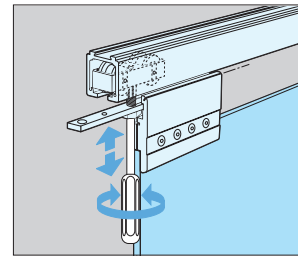

GLASS SLIDING DOOR SYSTEM (Door Weight 286 lbs)

KSPG

SLIDING & FOLDING
DOOR HARDWARE

GLASS SLIDING DOOR SYSTEM (DOOR WEIGHT 286 LBS)

Item No.	KSPG
Weight	Max. 130 kg (286 lbs)
Height	Max. 3000 mm (118-1/8")
Glass Thickness	10 or 12 mm

- Sliding door system for single glass door.
- No pre-drilled holes on glass needed for installation.
- Easy height adjustment.
- *Not for resin panels.

■ Door Installation

■ Adjustment (Height)

■ Bottom Guide

■ Dimensions

*Must be between 3 mm-5 mm to prevent glass door from falling.

Short Bracket Type

Long Bracket Type (W600, W900, W1200 per bracket)

Application Example

• Short Bracket is designed for application where it can be hidden.

Parts Included

No.	Part Name	Quantity	Description
①	Bottom Guide	1 set	<ul style="list-style-type: none"> • Material Aluminum, Polyacetal • Finish / Color Anodized, White
②	Screw Set	1 set	<ul style="list-style-type: none"> • Material Steel • Finish / Color Clear Zinc Chromate
③	Roller	2 pcs	<ul style="list-style-type: none"> • Material Aluminum, Polyamide • Finish / Color Plain, White
	Stopper	2 pcs	<ul style="list-style-type: none"> • Material Polyacetal • Finish / Color Black
④	Hanging Bracket (for 10 mm Glass)	1 set	<ul style="list-style-type: none"> • Material Steel • Finish / Color Yellow Zinc Chromate
	Hanging Bracket (for 12 mm Glass)		<ul style="list-style-type: none"> • Material Steel • Finish / Color Clear Zinc Chromate