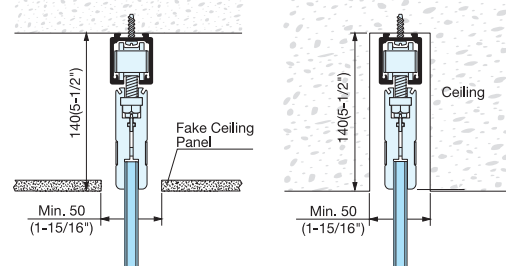

■ Dimensions

*Must be between 3 mm-5 mm to prevent glass door from falling.

Short Bracket Type

Long Bracket Type (W600, W900, W1200 per bracket)

Application Example

• Short Bracket is designed for application where it can be hidden.

• Long Brackets are designed to cover the top glass edge all the way across.
• Ideal for surface mounting, for application where ceiling space is limited.

Parts Set (per door)		Necessary Parts			
No.	Item No.	Part Name	Quantity	Description 1	Description 2
-	KSPG-3936 (Short Bracket Set)	Glass Bracket	1 set (Select one type)	<ul style="list-style-type: none"> • Material Aluminum • Finish / Color Anodized *2 pcs per set 	<ul style="list-style-type: none"> • Kit with short bracket. • For 10 mm glass.
	KSPG-3956 (Short Bracket Set)				<ul style="list-style-type: none"> • Kit with short bracket. • For 12 mm glass.
	KSPG-PE1043 (W600 Bracket Set)				<ul style="list-style-type: none"> • Kit with 600 mm bracket. • For 10 mm glass.
	KSPG-PE1044 (W600 Bracket Set)				<ul style="list-style-type: none"> • Kit with 600 mm bracket. • For 12 mm glass.
	KSPG-PE1045 (W900 Bracket Set)				<ul style="list-style-type: none"> • Kit with 900 mm bracket. • For 10 mm glass.
	KSPG-PE1046 (W900 Bracket Set)				<ul style="list-style-type: none"> • Kit with 900 mm bracket. • For 12 mm glass.
	KSPG-PE1047 (W1200 Bracket Set)				<ul style="list-style-type: none"> • Kit with 1200 mm bracket. • For 10 mm glass.
	KSPG-PE1048 (W1200 Bracket Set)				<ul style="list-style-type: none"> • Kit with 1200 mm bracket. • For 12 mm glass.