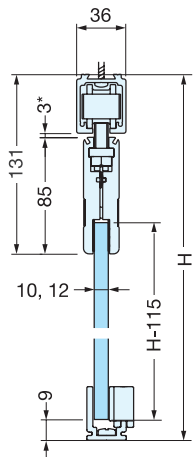

GLASS SLIDING DOOR SYSTEM (Door Weight 286 lbs)

KSPG

SLIDING & FOLDING
DOOR HARDWARE

GLASS SLIDING DOOR SYSTEM (DOOR WEIGHT 286 LBS)

Item No.	KSPG
Weight	Max. 130 kg (286 lbs)
Height	Max. 3000 mm (118-1/8")
Glass Thickness	10 or 12 mm

■ Dimensions

*Must be between 3 mm-5 mm to prevent glass door from falling.

Short Bracket Type

Long Bracket Type (W600, W900, W1200 per bracket)

Application Example

• Short Bracket is designed for application where it can be hidden.

Parts Included

No.	Part Name	Quantity	Description
①	Bottom Guide	1 set	<ul style="list-style-type: none"> • Material Aluminum, Polyacetal • Finish / Color Anodized, White
②	Screw Set	1 set	<ul style="list-style-type: none"> • Material Steel • Finish / Color Clear Zinc Chromate
③	Roller	2 pcs	<ul style="list-style-type: none"> • Material Aluminum, Polyamide • Finish / Color Plain, White
	Stopper	2 pcs	<ul style="list-style-type: none"> • Material Polyacetal • Finish / Color Black
④	Hanging Bracket (for 10 mm Glass)	1 set	<ul style="list-style-type: none"> • Material Steel • Finish / Color Yellow Zinc Chromate
	Hanging Bracket (for 12 mm Glass)		<ul style="list-style-type: none"> • Material Steel • Finish / Color Clear Zinc Chromate

Upper Tracks

-	KS-2752	Upper Rail		Necessary quantity	<ul style="list-style-type: none"> • Material Aluminum • Finish / Color Anodized • Length 2000 mm (78-47/64") *Screw hole drilled every 250 mm (10"). *Connecting pin KS-3536 available to align two rails.
---	---------	------------	---	--------------------	--