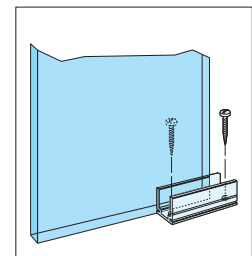

- Sliding door system for single glass door.
- No pre-drilled holes on glass needed for installation.
- Easy height adjustment.
- *Not for resin panels.

■ Door Installation

■ Adjustment (Height)

■ Bottom Guide

■ Dimensions

*Must be between 3 mm-5 mm to prevent glass door from falling.

Short Bracket Type

Long Bracket Type (W600, W900, W1200 per bracket)

Application Example

• Short Bracket is designed for application where it can be hidden.

Parts Included

No.	Part Name	Quantity	Description
①	Bottom Guide	1 set	<ul style="list-style-type: none"> • Material Aluminum, Polyacetal • Finish / Color Anodized, White
②	Screw Set	1 set	<ul style="list-style-type: none"> • Material Steel • Finish / Color Clear Zinc Chromate
③	Roller	2 pcs	<ul style="list-style-type: none"> • Material Aluminum, Polyamide • Finish / Color Plain, White
	Stopper	2 pcs	<ul style="list-style-type: none"> • Material Polyacetal • Finish / Color Black
④	Hanging Bracket (for 10 mm Glass)	1 set	<ul style="list-style-type: none"> • Material Steel • Finish / Color Yellow Zinc Chromate
	Hanging Bracket (for 12 mm Glass)		<ul style="list-style-type: none"> • Material Steel • Finish / Color Clear Zinc Chromate