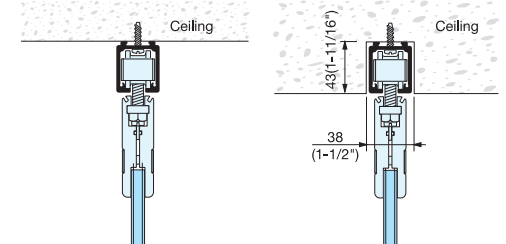

■ Dimensions

*Must be between 3 mm-5 mm to prevent glass door from falling.

Short Bracket Type

Long Bracket Type (W600, W900, W1200 per bracket)

Application Example

• Short Bracket is designed for application where it can be hidden.

• Long Brackets are designed to cover the top glass edge all the way across.
• Ideal for surface mounting, for application where ceiling space is limited.

Parts Set (per door)		Necessary Parts			
No.	Item No.	Part Name	Quantity	Description 1	Description 2
-	KSPG-3936 (Short Bracket Set)	Glass Bracket	1 set (Select one type)	<ul style="list-style-type: none"> • Material Aluminum • Finish / Color Anodized *2 pcs per set 	<ul style="list-style-type: none"> • Kit with short bracket. • For 10 mm glass.
	KSPG-3956 (Short Bracket Set)				<ul style="list-style-type: none"> • Kit with short bracket. • For 12 mm glass.
	KSPG-PE1043 (W600 Bracket Set)				<ul style="list-style-type: none"> • Kit with 600 mm bracket. • For 10 mm glass.
	KSPG-PE1044 (W600 Bracket Set)				<ul style="list-style-type: none"> • Kit with 600 mm bracket. • For 12 mm glass.
	KSPG-PE1045 (W900 Bracket Set)				<ul style="list-style-type: none"> • Kit with 900 mm bracket. • For 10 mm glass.
	KSPG-PE1046 (W900 Bracket Set)				<ul style="list-style-type: none"> • Kit with 900 mm bracket. • For 12 mm glass.
	KSPG-PE1047 (W1200 Bracket Set)				<ul style="list-style-type: none"> • Kit with 1200 mm bracket. • For 10 mm glass.
	KSPG-PE1048 (W1200 Bracket Set)				<ul style="list-style-type: none"> • Kit with 1200 mm bracket. • For 12 mm glass.