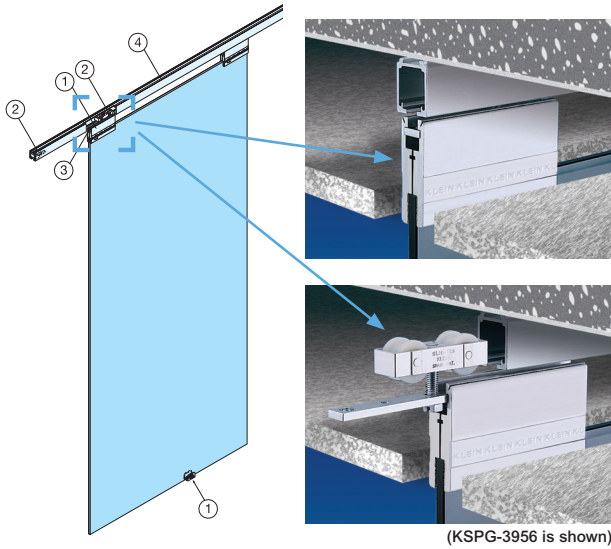

GLASS SLIDING DOOR SYSTEM (Door Weight 286 lbs)

KSPG

SLIDING & FOLDING
DOOR HARDWARE

GLASS SLIDING DOOR SYSTEM (DOOR WEIGHT 286 LBS)

Item No.	KSPG
Weight	Max. 130 kg (286 lbs)
Height	Max. 3000 mm (118-1/8")
Glass Thickness	10 or 12 mm

- Sliding door system for single glass door.
- No pre-drilled holes on glass needed for installation.
- Easy height adjustment.
- *Not for resin panels.

■ Door Installation

■ Adjustment (Height)

■ Bottom Guide

■ Dimensions

*Must be between 3 mm-5 mm to prevent glass door from falling.

Short Bracket Type

Long Bracket Type (W600, W900, W1200 per bracket)

Application Example

• Short Bracket is designed for application where it can be hidden.