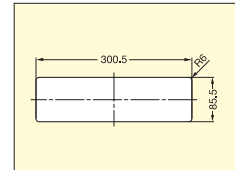

VENTILATOR

APK, APKL

• ABS ventilator.

APKL-310

APKL-310 Cut Out Dimensions

Please specify the finish when ordering.

Item No.	Weight (g)	Box (pcs)	Carton (pcs)
APK -250	57	20	160
APKL -310	100	10	80

Material	Finish
ABS	Black (BLK), Brown (BRN), Ivory (IVY), Chrome (CR)-APK-250 type only