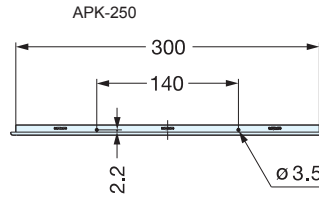

VENTILATOR

APK, APKL

• ABS ventilator.

APKL-310

APKL-310 Cut Out Dimensions

Please specify the finish when ordering.

Item No.	Weight (g)	Box (pcs)	Carton (pcs)
APK -250	57	20	160
APKL -310	100	10	80

Material	Finish
ABS	Black (BLK), Brown (BRN), Ivory (IVY), Chrome (CR)-APK-250 type only

VENTILATOR

APD, APDL

• ABS ventilator.

APD-170

APD-170 Cut Out Dimensions

APDL-260

APDL-260 Cut Out Dimensions

Please specify the finish when ordering.