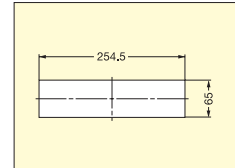

VENTILATOR

APK, APKL

• ABS ventilator.

APKL-310

APKL-310 Cut Out Dimensions

Please specify the finish when ordering.

Item No.	Weight (g)	Box (pcs)	Carton (pcs)
APK -250	57	20	160
APKL -310	100	10	80

Material	Finish
ABS	Black (BLK), Brown (BRN), Ivory (IVY), Chrome (CR)-APK-250 type only