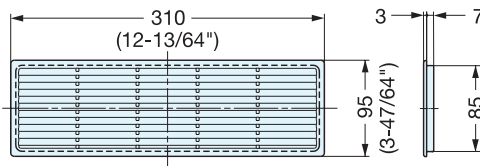

VENTILATOR

APK, APKL

• ABS ventilator.

APKL-310

APKL-310 Cut Out Dimensions

Please specify the finish when ordering.

Item No.	Weight (g)	Box (pcs)	Carton (pcs)
APK -250	57	20	160
APKL -310	100	10	80

Material	Finish
ABS	Black (BLK), Brown (BRN), Ivory (IVY), Chrome (CR)-APK-250 type only

VENTILATOR

APD, APDL

• ABS ventilator.

APD-170

APD-170 Cut Out Dimensions

APDL-260

APDL-260 Cut Out Dimensions

Please specify the finish when ordering.