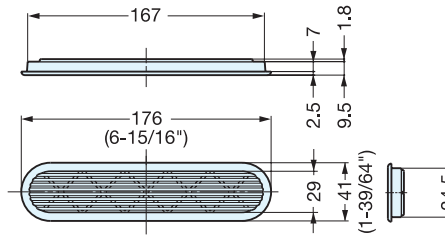

VENTILATOR

APK, APKL

• ABS ventilator.

APKL-310

APKL-310 Cut Out Dimensions

Please specify the finish when ordering.

Item No.	Weight (g)	Box (pcs)	Carton (pcs)
APK -250	57	20	160
APKL -310	100	10	80

Material	Finish
ABS	Black (BLK), Brown (BRN), Ivory (IVY), Chrome (CR)-APK-250 type only

VENTILATOR

APD, APDL

• ABS ventilator.

APD-170

APD-170 Cut Out Dimensions

APDL-260

APDL-260 Cut Out Dimensions

Please specify the finish when ordering.

Item No.	Weight (g)	Box (pcs)	Carton (pcs)
APD -170	22	40	320
APDL -260	60	10	80

Material	Finish
ABS	Black (BLK), Brown (BRN), Ivory (IVY), Chrome (CR)-APD-170 type only