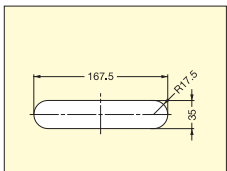

VENTILATOR

APD, APDL

• ABS ventilator.

APD-170

APD-170 Cut Out Dimensions

APDL-260

APDL-260 Cut Out Dimensions

Please specify the finish when ordering.

Item No.	Weight (g)	Box (pcs)	Carton (pcs)
APD -170	22	40	320
APDL -260	60	10	80

Material	Finish
ABS	Black (BLK), Brown (BRN), Ivory (IVY), Chrome (CR)-APD-170 type only