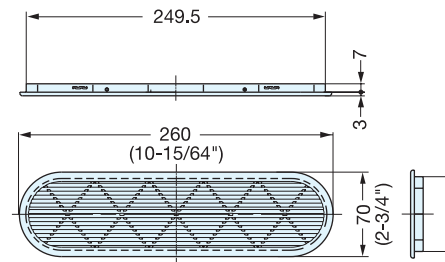

VENTILATOR

APD, APDL

• ABS ventilator.

APD-170

APD-170 Cut Out Dimensions

APDL-260

APDL-260 Cut Out Dimensions

Please specify the finish when ordering.

Item No.	Weight (g)	Box (pcs)	Carton (pcs)
APD -170	22	40	320
APDL -260	60	10	80

Material	Finish
ABS	Black (BLK), Brown (BRN), Ivory (IVY), Chrome (CR)-APD-170 type only