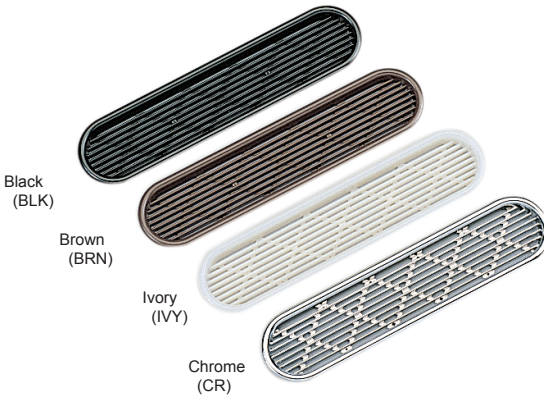

VENTILATOR

APK, APKL

• ABS ventilator.

APKL-310

APKL-310 Cut Out Dimensions

Please specify the finish when ordering.

Item No.	Weight (g)	Box (pcs)	Carton (pcs)
APK -250	57	20	160
APKL -310	100	10	80

Material	Finish
ABS	Black (BLK), Brown (BRN), Ivory (IVY), Chrome (CR)-APK-250 type only

VENTILATOR

APD, APDL

• ABS ventilator.

APD-170

APD-170 Cut Out Dimensions

APDL-260

APDL-260 Cut Out Dimensions

Please specify the finish when ordering.

Item No.	Weight (g)	Box (pcs)	Carton (pcs)
APD -170	22	40	320
APDL -260	60	10	80

Material	Finish
ABS	Black (BLK), Brown (BRN), Ivory (IVY), Chrome (CR)-APD-170 type only