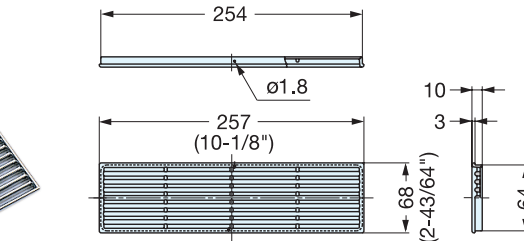

VENTILATOR

APK, APKL

• ABS ventilator.

APKL-310

APKL-310 Cut Out Dimensions

Please specify the finish when ordering.

Item No.	Weight (g)	Box (pcs)	Carton (pcs)
APK -250	57	20	160
APKL -310	100	10	80

Material	Finish
ABS	Black (BLK), Brown (BRN), Ivory (IVY), Chrome (CR)-APK-250 type only

VENTILATOR

APD, APDL

• ABS ventilator.

APD-170

APD-170 Cut Out Dimensions

APDL-260

APDL-260 Cut Out Dimensions

Please specify the finish when ordering.

Item No.	Weight (g)	Box (pcs)	Carton (pcs)
APD -170	22	40	320
APDL -260	60	10	80

Material	Finish
ABS	Black (BLK), Brown (BRN), Ivory (IVY), Chrome (CR)-APD-170 type only