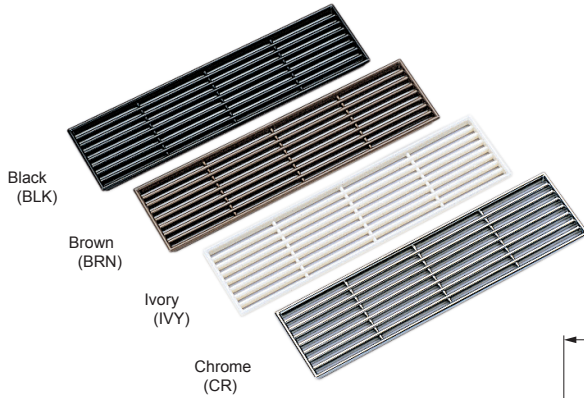

VENTILATOR

APK, APKL

• ABS ventilator.

APKL-310

APKL-310 Cut Out Dimensions

Please specify the finish when ordering.

Item No.	Weight (g)	Box (pcs)	Carton (pcs)
APK -250	57	20	160
APKL -310	100	10	80

Material	Finish
ABS	Black (BLK), Brown (BRN), Ivory (IVY), Chrome (CR)-APK-250 type only

VENTILATOR

APD, APDL

• ABS ventilator.

APD-170

APD-170 Cut Out Dimensions

APDL-260

APDL-260 Cut Out Dimensions

Please specify the finish when ordering.

Item No.	Weight (g)	Box (pcs)	Carton (pcs)
APD -170	22	40	320
APDL -260	60	10	80

Material	Finish
ABS	Black (BLK), Brown (BRN), Ivory (IVY), Chrome (CR)-APD-170 type only