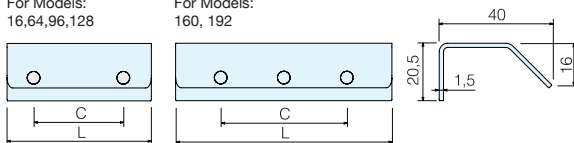

EDGE PULL

DSI-350

Satin

Black

Item No.	Finish	C	L	Weight (g)	Box (pcs)	Carton (pcs)
DSI-350-16	Satin	16 (5/8")	32 (1-1/4")	22	25	250
DSI-350-16-BL	Black	16 (5/8")	32 (1-1/4")	22		
DSI-350-64	Satin	64 (2-1/2")	96 (3-25/32")	66		
DSI-350-96	Satin	96 (3-25/32")	128 (5-1/16")	88		
DSI-350-128	Satin	128 (5-1/16")	160 (6-5/16")	110		
DSI-350-160	Satin	160 (6-5/16")	192 (7-9/16")	132	10	100
DSI-350-192	Satin	192 (7-9/16")	224 (8-13/16")	154		
DSI-350-224	Satin	224 (8-13/16")	256 (10-1/16")	176		
DSI-350-256	Satin	256 (10-1/16")	352 (13-7/8")	240		
DSI-350-352	Satin	352 (13-7/8")	544 (21-7/16")	374		

Material	Finish
304 Stainless Steel	Satin, Black (BL)

EDGE PULL

DSI-360

- Back mounted cabinet pull.
- Rounded front pull, available in various lengths.

 For Models:
16,64,96,128

 For Models:
160, 192

Item No.	L	C	Weight (g)	Box (pcs)	Carton (pcs)
DSI-360-16	1-1/4" (32)	5/8" (16)	24	25	200
DSI-360-64	3-3/4" (96)	2-1/2" (64)	68		150
DSI-360-96	5-1/16" (128)	3-3/4" (96)	90		100
DSI-360-128	6-5/16" (160)	5-1/16" (128)	120	10	60
DSI-360-160	7-9/16" (192)	6-5/16" (160)	144	10	40
DSI-360-192	8-13/16" (224)	7-9/16" (192)	156		

Material	Finish
304 Stainless Steel	Satin

EDGE PULL

DSI-370

- Back mounted cabinet pull.
- Rectangle front pull, available in various lengths.

 For Models:
16,64,96,128

 For Models:
160, 192

Item No.	L	C	Weight (g)	Box (pcs)	Carton (pcs)
DSI-370-16	1-1/4" (32)	5/8" (16)	24	25	200
DSI-370-64	3-3/4" (96)	2-1/2" (64)	68		150
DSI-370-96	5-1/16" (128)	3-3/4" (96)	90		100
DSI-370-128	6-5/16" (160)	5-1/16" (128)	120	10	60
DSI-370-160	7-9/16" (192)	6-5/16" (160)	144	10	40
DSI-370-192	8-13/16" (224)	7-9/16" (192)	156		