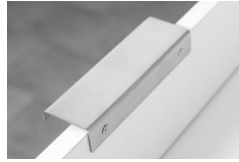

EDGE PULL

DSI-350

Satin

Black

Item No.	Finish	C	L	Weight (g)	Box (pcs)	Carton (pcs)
DSI-350-16	Satin	16 (5/8")	32 (1-1/4")	22	25	250
DSI-350-16-BL	Black	16 (5/8")	32 (1-1/4")	22		
DSI-350-64	Satin	64 (2-1/2")	96 (3-25/32")	66		
DSI-350-96	Satin	96 (3-25/32")	128 (5-1/16")	88		
DSI-350-128	Satin	128 (5-1/16")	160 (6-5/16")	110		
DSI-350-160	Satin	160 (6-5/16")	192 (7-9/16")	132	10	100
DSI-350-192	Satin	192 (7-9/16")	224 (8-13/16")	154		
DSI-350-224	Satin	224 (8-13/16")	256 (10-1/16")	176		
DSI-350-256	Satin	256 (10-1/16")	352 (13-7/8")	240		
DSI-350-352	Satin	352 (13-7/8")	544 (21-7/16")	374		

Material	Finish
304 Stainless Steel	Satin, Black (BL)

EDGE PULL

DSI-360

- Back mounted cabinet pull.
- Rounded front pull, available in various lengths.

 For Models:
16,64,96,128

 For Models:
160, 192

Item No.	L	C	Weight (g)	Box (pcs)	Carton (pcs)
DSI-360-16	1-1/4" (32)	5/8" (16)	24	25	200
DSI-360-64	3-3/4" (96)	2-1/2" (64)	68		150
DSI-360-96	5-1/16" (128)	3-3/4" (96)	90		100
DSI-360-128	6-5/16" (160)	5-1/16" (128)	120	10	60
DSI-360-160	7-9/16" (192)	6-5/16" (160)	144	10	40
DSI-360-192	8-13/16" (224)	7-9/16" (192)	156		

Material	Finish
304 Stainless Steel	Satin

EDGE PULL

DSI-370

- Back mounted cabinet pull.
- Rectangle front pull, available in various lengths.

 For Models:
16,64,96,128

 For Models:
160, 192

Item No.	L	C	Weight (g)	Box (pcs)	Carton (pcs)
DSI-370-16	1-1/4" (32)	5/8" (16)	24	25	200
DSI-370-64	3-3/4" (96)	2-1/2" (64)	68		150
DSI-370-96	5-1/16" (128)	3-3/4" (96)	90		100
DSI-370-128	6-5/16" (160)	5-1/16" (128)	120	10	60
DSI-370-160	7-9/16" (192)	6-5/16" (160)	144	10	40
DSI-370-192	8-13/16" (224)	7-9/16" (192)	156		

Material	Finish
304 Stainless Steel	Satin