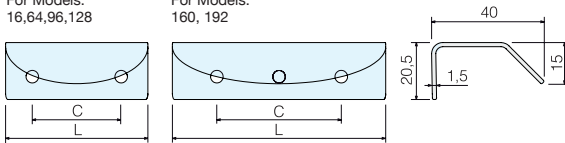

EDGE PULL

DSI-350

Satin

Black

Item No.	Finish	C	L	Weight (g)	Box (pcs)	Carton (pcs)
DSI-350-16	Satin	16 (5/8")	32 (1-1/4")	22	25	250
DSI-350-16-BL	Black	16 (5/8")	32 (1-1/4")	22		
DSI-350-64	Satin	64 (2-1/2")	96 (3-25/32")	66		
DSI-350-96	Satin	96 (3-25/32")	128 (5-1/16")	88		
DSI-350-128	Satin	128 (5-1/16")	160 (6-5/16")	110		
DSI-350-160	Satin	160 (6-5/16")	192 (7-9/16")	132	10	100
DSI-350-192	Satin	192 (7-9/16")	224 (8-13/16")	154		
DSI-350-224	Satin	224 (8-13/16")	256 (10-1/16")	176		
DSI-350-256	Satin	256 (10-1/16")	352 (13-7/8")	240		
DSI-350-352	Satin	352 (13-7/8")	544 (21-7/16")	374		

Material	Finish
304 Stainless Steel	Satin, Black (BL)

EDGE PULL

DSI-360

- Back mounted cabinet pull.
- Rounded front pull, available in various lengths.

 For Models:
16,64,96,128

 For Models:
160, 192

Item No.	L	C	Weight (g)	Box (pcs)	Carton (pcs)
DSI-360-16	1-1/4" (32)	5/8" (16)	24	25	200
DSI-360-64	3-3/4" (96)	2-1/2" (64)	68		150
DSI-360-96	5-1/16" (128)	3-3/4" (96)	90		100
DSI-360-128	6-5/16" (160)	5-1/16" (128)	120	10	60
DSI-360-160	7-9/16" (192)	6-5/16" (160)	144	10	40
DSI-360-192	8-13/16" (224)	7-9/16" (192)	156		

Material	Finish
304 Stainless Steel	Satin

EDGE PULL

DSI-370

- Back mounted cabinet pull.
- Rectangle front pull, available in various lengths.

 For Models:
16,64,96,128

 For Models:
160, 192

Item No.	L	C	Weight (g)	Box (pcs)	Carton (pcs)
DSI-370-16	1-1/4" (32)	5/8" (16)	24	25	200
DSI-370-64	3-3/4" (96)	2-1/2" (64)	68		150
DSI-370-96	5-1/16" (128)	3-3/4" (96)	90		100
DSI-370-128	6-5/16" (160)	5-1/16" (128)	120	10	60
DSI-370-160	7-9/16" (192)	6-5/16" (160)	144	10	40
DSI-370-192	8-13/16" (224)	7-9/16" (192)	156		