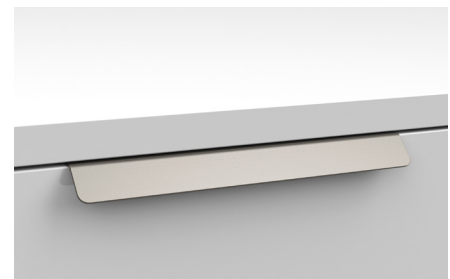

Material	Finish
304 Stainless Steel	Satin, Black (BL)

EDGE PULL

DSI-360

- Back mounted cabinet pull.
- Rounded front pull, available in various lengths.

 For Models:
16,64,96,128

 For Models:
160, 192

Item No.	L	C	Weight (g)	Box (pcs)	Carton (pcs)
DSI-360-16	1-1/4" (32)	5/8" (16)	24	25	200
DSI-360-64	3-3/4" (96)	2-1/2" (64)	68		150
DSI-360-96	5-1/16" (128)	3-3/4" (96)	90		100
DSI-360-128	6-5/16" (160)	5-1/16" (128)	120	10	60
DSI-360-160	7-9/16" (192)	6-5/16" (160)	144	10	40
DSI-360-192	8-13/16" (224)	7-9/16" (192)	156		

Material	Finish
304 Stainless Steel	Satin

EDGE PULL

DSI-370

- Back mounted cabinet pull.
- Rectangle front pull, available in various lengths.

 For Models:
16,64,96,128

 For Models:
160, 192

Item No.	L	C	Weight (g)	Box (pcs)	Carton (pcs)
DSI-370-16	1-1/4" (32)	5/8" (16)	24	25	200
DSI-370-64	3-3/4" (96)	2-1/2" (64)	68		150
DSI-370-96	5-1/16" (128)	3-3/4" (96)	90		100
DSI-370-128	6-5/16" (160)	5-1/16" (128)	120	10	60
DSI-370-160	7-9/16" (192)	6-5/16" (160)	144	10	40
DSI-370-192	8-13/16" (224)	7-9/16" (192)	156		