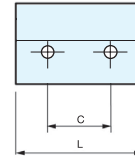

EDGE PULL

DSI-350

Satin

Black

Item No.	Finish	C	L	Weight (g)	Box (pcs)	Carton (pcs)
DSI-350-16	Satin	16 (5/8")	32 (1-1/4")	22	25	250
DSI-350-16-BL	Black	16 (5/8")	32 (1-1/4")	22		
DSI-350-64	Satin	64 (2-1/2")	96 (3-25/32")	66		
DSI-350-96	Satin	96 (3-25/32")	128 (5-1/16")	88		
DSI-350-128	Satin	128 (5-1/16")	160 (6-5/16")	110		
DSI-350-160	Satin	160 (6-5/16")	192 (7-9/16")	132	10	100
DSI-350-192	Satin	192 (7-9/16")	224 (8-13/16")	154		
DSI-350-224	Satin	224 (8-13/16")	256 (10-1/16")	176		
DSI-350-256	Satin	256 (10-1/16")	352 (13-7/8")	240		
DSI-350-352	Satin	352 (13-7/8")	544 (21-7/16")	374		

Material	Finish
304 Stainless Steel	Satin, Black (BL)

EDGE PULL

DSI-360

- Back mounted cabinet pull.
- Rounded front pull, available in various lengths.

 For Models:
16,64,96,128

 For Models:
160, 192

Item No.	L	C	Weight (g)	Box (pcs)	Carton (pcs)
DSI-360-16	1-1/4" (32)	5/8" (16)	24	25	200
DSI-360-64	3-3/4" (96)	2-1/2" (64)	68		150
DSI-360-96	5-1/16" (128)	3-3/4" (96)	90		100
DSI-360-128	6-5/16" (160)	5-1/16" (128)	120	10	60
DSI-360-160	7-9/16" (192)	6-5/16" (160)	144	10	40
DSI-360-192	8-13/16" (224)	7-9/16" (192)	156		

Material	Finish
304 Stainless Steel	Satin

EDGE PULL

DSI-370

- Back mounted cabinet pull.
- Rectangle front pull, available in various lengths.

 For Models:
16,64,96,128

 For Models:
160, 192

Item No.	L	C	Weight (g)	Box (pcs)	Carton (pcs)
DSI-370-16	1-1/4" (32)	5/8" (16)	24	25	200
DSI-370-64	3-3/4" (96)	2-1/2" (64)	68		150
DSI-370-96	5-1/16" (128)	3-3/4" (96)	90		100
DSI-370-128	6-5/16" (160)	5-1/16" (128)	120	10	60
DSI-370-160	7-9/16" (192)	6-5/16" (160)	144	10	40
DSI-370-192	8-13/16" (224)	7-9/16" (192)	156		