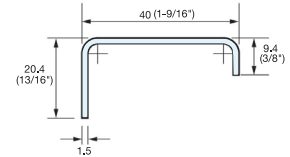

EDGE PULL

DSI-350

Satin

Black

Item No.	Finish	C	L	Weight (g)	Box (pcs)	Carton (pcs)
DSI-350-16	Satin	16 (5/8")	32 (1-1/4")	22	25	250
DSI-350-16-BL	Black	16 (5/8")	32 (1-1/4")	22		
DSI-350-64	Satin	64 (2-1/2")	96 (3-25/32")	66		
DSI-350-96	Satin	96 (3-25/32")	128 (5-1/16")	88		
DSI-350-128	Satin	128 (5-1/16")	160 (6-5/16")	110		
DSI-350-160	Satin	160 (6-5/16")	192 (7-9/16")	132	10	100
DSI-350-192	Satin	192 (7-9/16")	224 (8-13/16")	154		
DSI-350-224	Satin	224 (8-13/16")	256 (10-1/16")	176		
DSI-350-256	Satin	256 (10-1/16")	352 (13-7/8")	240		
DSI-350-352	Satin	352 (13-7/8")	544 (21-7/16")	374		

Material	Finish
304 Stainless Steel	Satin, Black (BL)

EDGE PULL

DSI-360

- Back mounted cabinet pull.
- Rounded front pull, available in various lengths.

 For Models:
16,64,96,128

 For Models:
160, 192

Item No.	L	C	Weight (g)	Box (pcs)	Carton (pcs)
DSI-360-16	1-1/4" (32)	5/8" (16)	24	25	200
DSI-360-64	3-3/4" (96)	2-1/2" (64)	68		150
DSI-360-96	5-1/16" (128)	3-3/4" (96)	90		100
DSI-360-128	6-5/16" (160)	5-1/16" (128)	120	10	60
DSI-360-160	7-9/16" (192)	6-5/16" (160)	144	10	40
DSI-360-192	8-13/16" (224)	7-9/16" (192)	156		

Material	Finish
304 Stainless Steel	Satin

EDGE PULL

DSI-370

- Back mounted cabinet pull.
- Rectangle front pull, available in various lengths.

 For Models:
16,64,96,128

 For Models:
160, 192

Item No.	L	C	Weight (g)	Box (pcs)	Carton (pcs)
DSI-370-16	1-1/4" (32)	5/8" (16)	24	25	200
DSI-370-64	3-3/4" (96)	2-1/2" (64)	68		150
DSI-370-96	5-1/16" (128)	3-3/4" (96)	90		100
DSI-370-128	6-5/16" (160)	5-1/16" (128)	120	10	60
DSI-370-160	7-9/16" (192)	6-5/16" (160)	144	10	40
DSI-370-192	8-13/16" (224)	7-9/16" (192)	156		