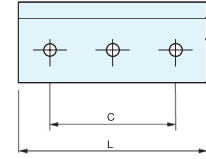

EDGE PULL

DSI-350

Satin

Black

Item No.	Finish	C	L	Weight (g)	Box (pcs)	Carton (pcs)
DSI-350-16	Satin	16 (5/8")	32 (1-1/4")	22	25	250
DSI-350-16-BL	Black	16 (5/8")	32 (1-1/4")	22		
DSI-350-64	Satin	64 (2-1/2")	96 (3-25/32")	66		
DSI-350-96	Satin	96 (3-25/32")	128 (5-1/16")	88		
DSI-350-128	Satin	128 (5-1/16")	160 (6-5/16")	110		
DSI-350-160	Satin	160 (6-5/16")	192 (7-9/16")	132	10	100
DSI-350-192	Satin	192 (7-9/16")	224 (8-13/16")	154		
DSI-350-224	Satin	224 (8-13/16")	256 (10-1/16")	176		
DSI-350-256	Satin	256 (10-1/16")	352 (13-7/8")	240		
DSI-350-352	Satin	352 (13-7/8")	544 (21-7/16")	374		

Material	Finish
304 Stainless Steel	Satin, Black (BL)

EDGE PULL

DSI-360

- Back mounted cabinet pull.
- Rounded front pull, available in various lengths.

 For Models:
16,64,96,128

 For Models:
160, 192

Item No.	L	C	Weight (g)	Box (pcs)	Carton (pcs)
DSI-360-16	1-1/4" (32)	5/8" (16)	24	25	200
DSI-360-64	3-3/4" (96)	2-1/2" (64)	68		150
DSI-360-96	5-1/16" (128)	3-3/4" (96)	90		100
DSI-360-128	6-5/16" (160)	5-1/16" (128)	120	10	60
DSI-360-160	7-9/16" (192)	6-5/16" (160)	144	10	40
DSI-360-192	8-13/16" (224)	7-9/16" (192)	156		

Material	Finish
304 Stainless Steel	Satin

EDGE PULL

DSI-370

- Back mounted cabinet pull.
- Rectangle front pull, available in various lengths.

 For Models:
16,64,96,128

 For Models:
160, 192

Item No.	L	C	Weight (g)	Box (pcs)	Carton (pcs)
DSI-370-16	1-1/4" (32)	5/8" (16)	24	25	200
DSI-370-64	3-3/4" (96)	2-1/2" (64)	68		150
DSI-370-96	5-1/16" (128)	3-3/4" (96)	90		100
DSI-370-128	6-5/16" (160)	5-1/16" (128)	120	10	60
DSI-370-160	7-9/16" (192)	6-5/16" (160)	144	10	40
DSI-370-192	8-13/16" (224)	7-9/16" (192)	156		