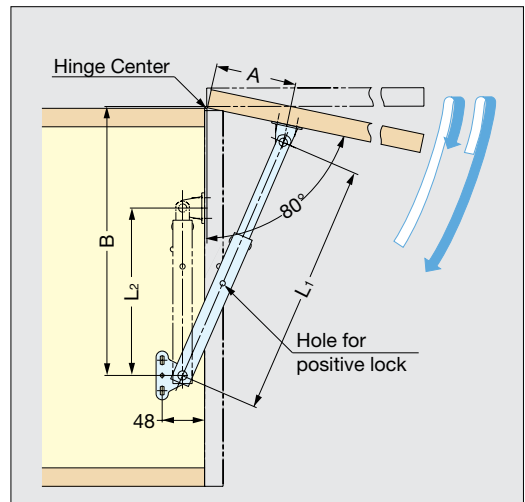

LID STAY

- Holds lid or panel in fully opened position.
- Lift up lid to release.
- Can be installed individually or in pairs.
- Non-Handed: Can be installed on left or right side.
- Load Capacity: 15 kg (33 lbs) /each.

With Concealed Hinge

With Piano/Butt Hinge

*Lid stay must be installed parallel to the sidewall.

| Item No. | L ₁ | L ₂ | L ₃ | (A) | (B) | C | Door Height (mm) | Weight (g) | Box (pcs) | Carton (pcs) |
|----------|-------------------|-------------------|-------------------|-------------------|-------------------|-------------------|----------------------------------|------------|-----------|--------------|
| L-195 | 148 (5-53/64") | 121 (4-49/64") | 129 (5-5/64") | 133 (5-15/64") | 62 (2-7/16") | 195 (7-43/64") | 250~350 (9-27/32"~13-25/32") | 125 | 10 | 100 |
| L-270 | 185 (7-9/32") | 158 (6-7/32") | 166 (6-17/32") | 170 (6-11/16") | 100 (3-15/16") | 270 (10-5/8") | 320~500 (12-19/32"~19-11/16") | 150 | | |

| Material | Finish |
|---------------------|--------|
| 304 Stainless Steel | Satin |

LID STAY

- Holds lid or panel in fully opened position.
- Lift up lid to release.
- Can be installed individually or in pairs.
- Non-Handed: Can be installed on left or right side.