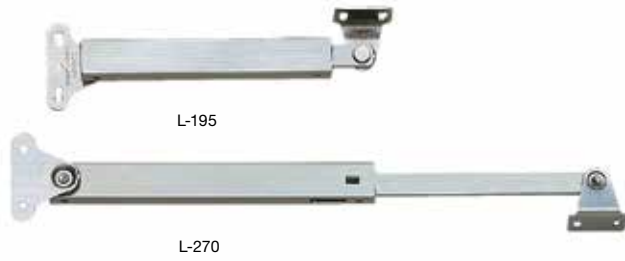

LID STAY

- Holds lid or panel in fully opened position.
- Lift up lid to release.
- Can be installed individually or in pairs.
- Non-Handed: Can be installed on left or right side.
- Load Capacity: 15 kg (33 lbs) /each.

With Concealed Hinge

With Piano/Butt Hinge

*Lid stay must be installed parallel to the sidewall.

| Item No. | L ₁ | L ₂ | L ₃ | (A) | (B) | C | Door Height (mm) | Weight (g) | Box (pcs) | Carton (pcs) |
|----------|-------------------|-------------------|-------------------|-------------------|-------------------|-------------------|----------------------------------|------------|-----------|--------------|
| L-195 | 148 (5-53/64") | 121 (4-49/64") | 129 (5-5/64") | 133 (5-15/64") | 62 (2-7/16") | 195 (7-43/64") | 250~350 (9-27/32"~13-25/32") | 125 | 10 | 100 |
| L-270 | 185 (7-9/32") | 158 (6-7/32") | 166 (6-17/32") | 170 (6-11/16") | 100 (3-15/16") | 270 (10-5/8") | 320~500 (12-19/32"~19-11/16") | 150 | | |

| Material | Finish |
|---------------------|--------|
| 304 Stainless Steel | Satin |

LID STAY

- Holds lid or panel in fully opened position.
- Lift up lid to release.
- Can be installed individually or in pairs.
- Non-Handed: Can be installed on left or right side.