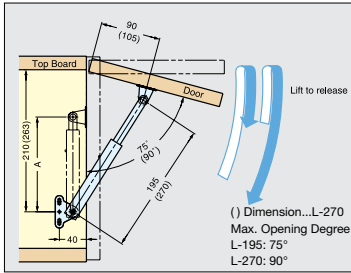

LID STAY

- Holds lid or panel in fully opened position.
- Lift up lid to release.
- Can be installed individually or in pairs.
- Non-Handed: Can be installed on left or right side.
- Load Capacity: 15 kg (33 lbs) /each.

With Concealed Hinge

With Piano/Butt Hinge

*Lid stay must be installed parallel to the sidewall.

| Item No. | L ₁ | L ₂ | L ₃ | (A) | (B) | C | Door Height (mm) | Weight (g) | Box (pcs) | Carton (pcs) |
|----------|-------------------|-------------------|-------------------|-------------------|-------------------|-------------------|----------------------------------|------------|-----------|--------------|
| L-195 | 148 (5-53/64") | 121 (4-49/64") | 129 (5-5/64") | 133 (5-15/64") | 62 (2-7/16") | 195 (7-43/64") | 250~350 (9-27/32"~13-25/32") | 125 | 10 | 100 |
| L-270 | 185 (7-9/32") | 158 (6-7/32") | 166 (6-17/32") | 170 (6-11/16") | 100 (3-15/16") | 270 (10-5/8") | 320~500 (12-19/32"~19-11/16") | 150 | | |

| Material | Finish |
|---------------------|--------|
| 304 Stainless Steel | Satin |

LID STAY

- Holds lid or panel in fully opened position.
- Lift up lid to release.
- Can be installed individually or in pairs.
- Non-Handed: Can be installed on left or right side.