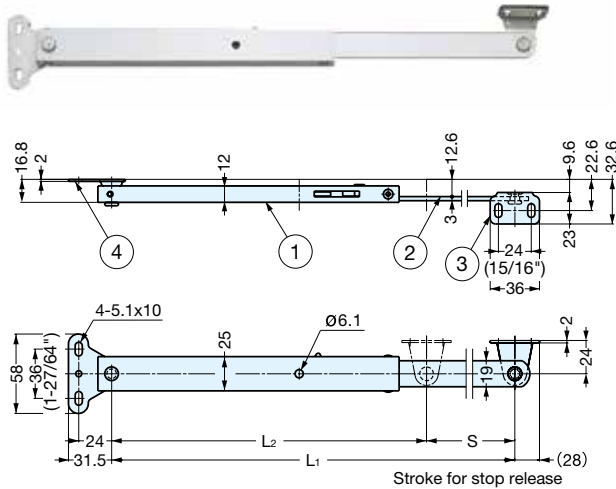

LID STAY

- Holds lid or panel in fully opened position.
- Lift up lid to release.
- Can be installed individually or in pairs.
- Non-Handed: Can be installed on left or right side.
- Load Capacity: 15 kg (33 lbs) /each.

With Concealed Hinge

With Piano/Butt Hinge

*Lid stay must be installed parallel to the sidewall.

| Item No. | L ₁ | L ₂ | L ₃ | (A) | (B) | C | Door Height (mm) | Weight (g) | Box (pcs) | Carton (pcs) |
|----------|-------------------|-------------------|-------------------|-------------------|-------------------|-------------------|----------------------------------|------------|-----------|--------------|
| L-195 | 148 (5-53/64") | 121 (4-49/64") | 129 (5-5/64") | 133 (5-15/64") | 62 (2-7/16") | 195 (7-43/64") | 250~350 (9-27/32"~13-25/32") | 125 | 10 | 100 |
| L-270 | 185 (7-9/32") | 158 (6-7/32") | 166 (6-17/32") | 170 (6-11/16") | 100 (3-15/16") | 270 (10-5/8") | 320~500 (12-19/32"~19-11/16") | 150 | | |

| Material | Finish |
|---------------------|--------|
| 304 Stainless Steel | Satin |

LID STAY

- Holds lid or panel in fully opened position.
- Lift up lid to release.
- Can be installed individually or in pairs.
- Non-Handed: Can be installed on left or right side.