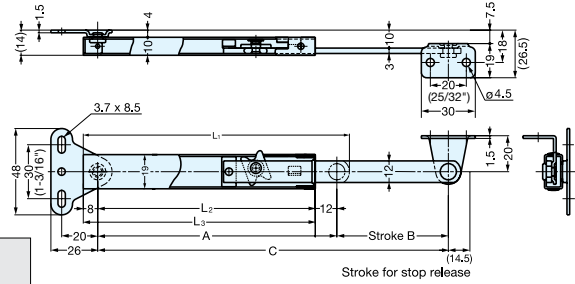

LID STAY

- Holds lid or panel in fully opened position.
- Lift up lid to release.
- Can be installed individually or in pairs.
- Non-Handed: Can be installed on left or right side.
- Load Capacity: 15 kg (33 lbs) /each.

With Concealed Hinge

With Piano/Butt Hinge

*Lid stay must be installed parallel to the sidewall.

| Item No. | L ₁ | L ₂ | L ₃ | (A) | (B) | C | Door Height (mm) | Weight (g) | Box (pcs) | Carton (pcs) |
|----------|-------------------|-------------------|-------------------|-------------------|-------------------|-------------------|----------------------------------|------------|-----------|--------------|
| L-195 | 148 (5-53/64") | 121 (4-49/64") | 129 (5-5/64") | 133 (5-15/64") | 62 (2-7/16") | 195 (7-43/64") | 250~350 (9-27/32"~13-25/32") | 125 | 10 | 100 |
| L-270 | 185 (7-9/32") | 158 (6-7/32") | 166 (6-17/32") | 170 (6-11/16") | 100 (3-15/16") | 270 (10-5/8") | 320~500 (12-19/32"~19-11/16") | 150 | | |

| Material | Finish |
|---------------------|--------|
| 304 Stainless Steel | Satin |

LID STAY

- Holds lid or panel in fully opened position.
- Lift up lid to release.
- Can be installed individually or in pairs.
- Non-Handed: Can be installed on left or right side.