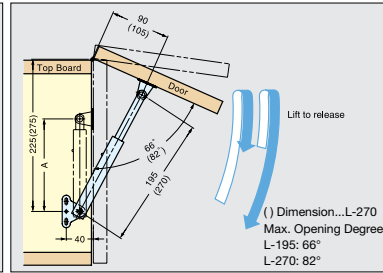

LID STAY

- Holds lid or panel in fully opened position.
- Lift up lid to release.
- Can be installed individually or in pairs.
- Non-Handed: Can be installed on left or right side.
- Load Capacity: 15 kg (33 lbs) /each.

With Concealed Hinge

With Piano/Butt Hinge

*Lid stay must be installed parallel to the sidewall.

| Item No. | L ₁ | L ₂ | L ₃ | (A) | (B) | C | Door Height (mm) | Weight (g) | Box (pcs) | Carton (pcs) |
|----------|-------------------|-------------------|-------------------|-------------------|-------------------|-------------------|----------------------------------|------------|-----------|--------------|
| L-195 | 148 (5-53/64") | 121 (4-49/64") | 129 (5-5/64") | 133 (5-15/64") | 62 (2-7/16") | 195 (7-43/64") | 250~350 (9-27/32"~13-25/32") | 125 | 10 | 100 |
| L-270 | 185 (7-9/32") | 158 (6-7/32") | 166 (6-17/32") | 170 (6-11/16") | 100 (3-15/16") | 270 (10-5/8") | 320~500 (12-19/32"~19-11/16") | 150 | | |

| Material | Finish |
|---------------------|--------|
| 304 Stainless Steel | Satin |

LID STAY

- Holds lid or panel in fully opened position.
- Lift up lid to release.
- Can be installed individually or in pairs.
- Non-Handed: Can be installed on left or right side.

| Item No. | L ₁ | L ₂ | S | A | B | Load Capacity (kg) | Box (pcs) | Carton (pcs) |
|----------|-------------------|------------------|------------------|------------------|-------------------|--------------------|-----------|--------------|
| LB-200 | 200 (7-7/8") | 155 (6-3/32") | 45 (1-49/64") | 56 (2-13/64") | 219 (8-5/8") | 30 (66 lbs) | 10 | 40 |
| LB-350 | 350 (13-25/32") | 230 (9-3/64") | 120 (4-23/32") | 128 (5-3/64") | 364 (14-21/64") | 25 (55 lbs) | | 20 |
| LB-500 | 500 (19-11/16") | 305 (12-1/64") | 195 (7-43/64") | 195 (7-43/64") | 510 (20-5/64") | 20 (44 lbs) | | |