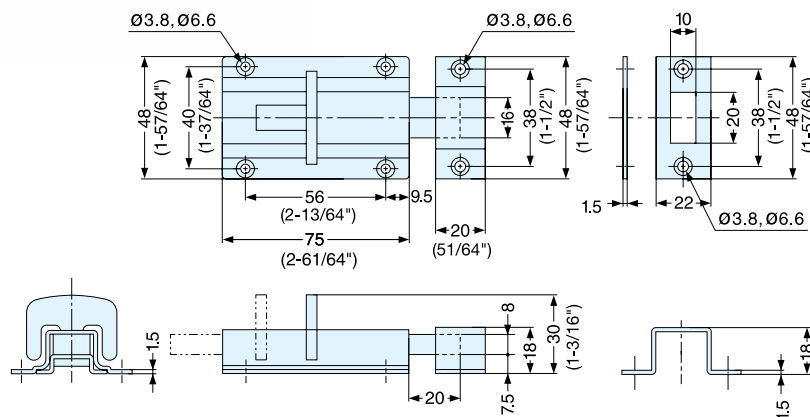

SLIDE BOLT

KR-65

- Rounded tab prevents snagging.
- 2 counterplates included for different mountings.

Item No.	Weight (g)	Box (pcs)	Carton (pcs)	Material	Finish
KR-65	125	10	100	304 Stainless Steel	Polished

SLIDE BOLT

KR-75

- Wing tab provides an easy grip.
- 2 counterplates included for different mountings.

Item No.	Weight (g)	Box (pcs)	Carton (pcs)	Material	Finish
KR-75	225	10	100	304 Stainless Steel	Satin