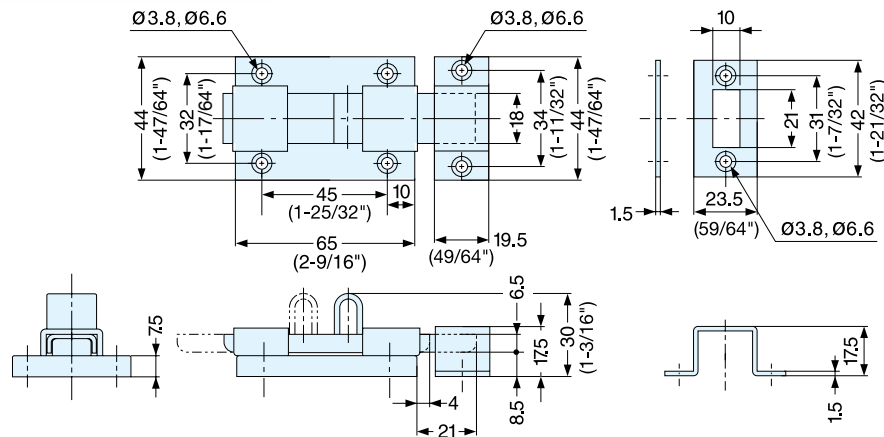

SLIDE BOLT

KR-65

- Rounded tab prevents snagging.
- 2 counterplates included for different mountings.

Item No.	Weight (g)	Box (pcs)	Carton (pcs)	Material	Finish
KR-65	125	10	100	304 Stainless Steel	Polished

SLIDE BOLT

KR-75

- Wing tab provides an easy grip.
- 2 counterplates included for different mountings.

Item No.	Weight (g)	Box (pcs)	Carton (pcs)	Material	Finish
KR-75	225	10	100	304 Stainless Steel	Satin