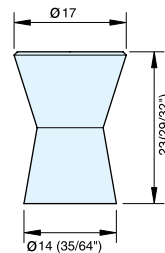

KNOB

EY-320

Item No.	Weight (g)	Box (pcs)	Carton (pcs)	Material	Finish
EY-320	22	25	250	304 Stainless Steel	Satin

KNOB

EY-326

Item No.	D	L	Weight (g)	Box (pcs)	Carton (pcs)	Material	Finish
EY-326/20	20 (25/32")	33.0 (1-19/64")	62	25	250	304 Stainless Steel	Satin
EY-326/25	25 (63/64")	35.5 (1-25/64")	102				

KNOB

EY-327

Item No.	D	L	Weight (g)	Box (pcs)	Carton (pcs)	Material	Finish
EY-327/20	20 (25/32")	33.5 (1-21/64")	105	25	250	304 Stainless Steel	Satin
EY-327/25	25 (63/64")	35.0 (1-3/8")	125				