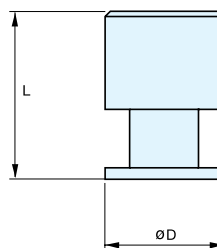

KNOB

EY-320

Item No.	Weight (g)	Box (pcs)	Carton (pcs)	Material	Finish
EY-320	22	25	250	304 Stainless Steel	Satin

KNOB

EY-326

Item No.	D	L	Weight (g)	Box (pcs)	Carton (pcs)	Material	Finish
EY-326/20	20 (25/32")	33.0 (1-19/64")	62	25	250	304 Stainless Steel	Satin
EY-326/25	25 (63/64")	35.5 (1-25/64")	102				

KNOB

EY-327

Item No.	D	L	Weight (g)	Box (pcs)	Carton (pcs)	Material	Finish
EY-327/20	20 (25/32")	33.5 (1-21/64")	105	25	250	304 Stainless Steel	Satin
EY-327/25	25 (63/64")	35.0 (1-3/8")	125				