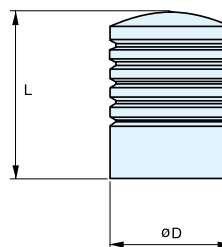

KNOB

EY-320

Item No.	Weight (g)	Box (pcs)	Carton (pcs)	Material	Finish
EY-320	22	25	250	304 Stainless Steel	Satin

KNOB

EY-326

Item No.	D	L	Weight (g)	Box (pcs)	Carton (pcs)	Material	Finish
EY-326/20	20 (25/32")	33.0 (1-19/64")	62	25	250	304 Stainless Steel	Satin
EY-326/25	25 (63/64")	35.5 (1-25/64")	102				

KNOB

EY-327

Item No.	D	L	Weight (g)	Box (pcs)	Carton (pcs)	Material	Finish
EY-327/20	20 (25/32")	33.5 (1-21/64")	105	25	250	304 Stainless Steel	Satin
EY-327/25	25 (63/64")	35.0 (1-3/8")	125				