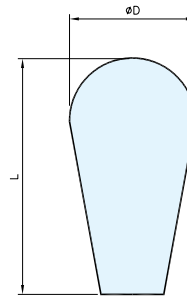

KNOB

EY-338

Item No.	D	L	Weight (g)	Box (pcs)	Carton (pcs)	Material	Finish
EY-338/20	20 (25/32")	26 (1-1/32")	40	25	250	304 Stainless Steel	Satin
EY-338/25	25 (63/64")	32 (1-17/64")	75				

KNOB

EY-339

Item No.	D	L	Weight (g)	Box (pcs)	Carton (pcs)	Material	Finish
EY-339/20	20 (25/32")	37.5 (1-31/64")	125	25	250	304 Stainless Steel	Satin
EY-339/25	25 (63/64")	41.5 (1-41/64")	226				

KNOB

A SERIES

Material	Finish
Aluminum	Anodized

Item No.	D ₁	H	D ₂	t	Weight (g)	Box (pcs)	Carton (pcs)
A-861	20 (25/32")	18.0 (45/64")	10	4.0	5.0	48	1152
A-862	25 (63/64")	18.5 (47/64")	11	4.5	8.5		
A-863	30 (1-3/16")	19.0 (3/4")	12	5.0	15.0		
A-864	35 (1-3/8")		13		16.5	24	576