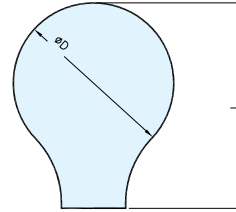

KNOB

EY-338

Item No.	D	L	Weight (g)	Box (pcs)	Carton (pcs)	Material	Finish
EY-338/20	20 (25/32")	26 (1-1/32")	40	25	250	304 Stainless Steel	Satin
EY-338/25	25 (63/64")	32 (1-17/64")	75				

KNOB

EY-339

Item No.	D	L	Weight (g)	Box (pcs)	Carton (pcs)	Material	Finish
EY-339/20	20 (25/32")	37.5 (1-31/64")	125	25	250	304 Stainless Steel	Satin
EY-339/25	25 (63/64")	41.5 (1-41/64")	226				

KNOB

A SERIES

Material	Finish
Aluminum	Anodized

Item No.	D ₁	H	D ₂	t	Weight (g)	Box (pcs)	Carton (pcs)
A-861	20 (25/32")	18.0 (45/64")	10	4.0	5.0	48	1152
A-862	25 (63/64")	18.5 (47/64")	11	4.5	8.5		
A-863	30 (1-3/16")	19.0 (3/4")	12	5.0	15.0		
A-864	35 (1-3/8")		13		16.5	24	576