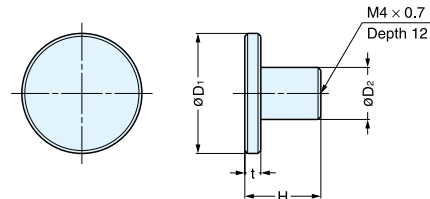

KNOB

EY-338

Item No.	D	L	Weight (g)	Box (pcs)	Carton (pcs)	Material	Finish
EY-338/20	20 (25/32")	26 (1-1/32")	40	25	250	304 Stainless Steel	Satin
EY-338/25	25 (63/64")	32 (1-17/64")	75				

KNOB

EY-339

Item No.	D	L	Weight (g)	Box (pcs)	Carton (pcs)	Material	Finish
EY-339/20	20 (25/32")	37.5 (1-31/64")	125	25	250	304 Stainless Steel	Satin
EY-339/25	25 (63/64")	41.5 (1-41/64")	226				

KNOB

A SERIES

Material	Finish
Aluminum	Anodized

Item No.	D ₁	H	D ₂	t	Weight (g)	Box (pcs)	Carton (pcs)
A-861	20 (25/32")	18.0 (45/64")	10	4.0	5.0	48	1152
A-862	25 (63/64")	18.5 (47/64")	11	4.5	8.5		
A-863	30 (1-3/16")	19.0 (3/4")	12	5.0	15.0		
A-864	35 (1-3/8")		13		16.5	24	576